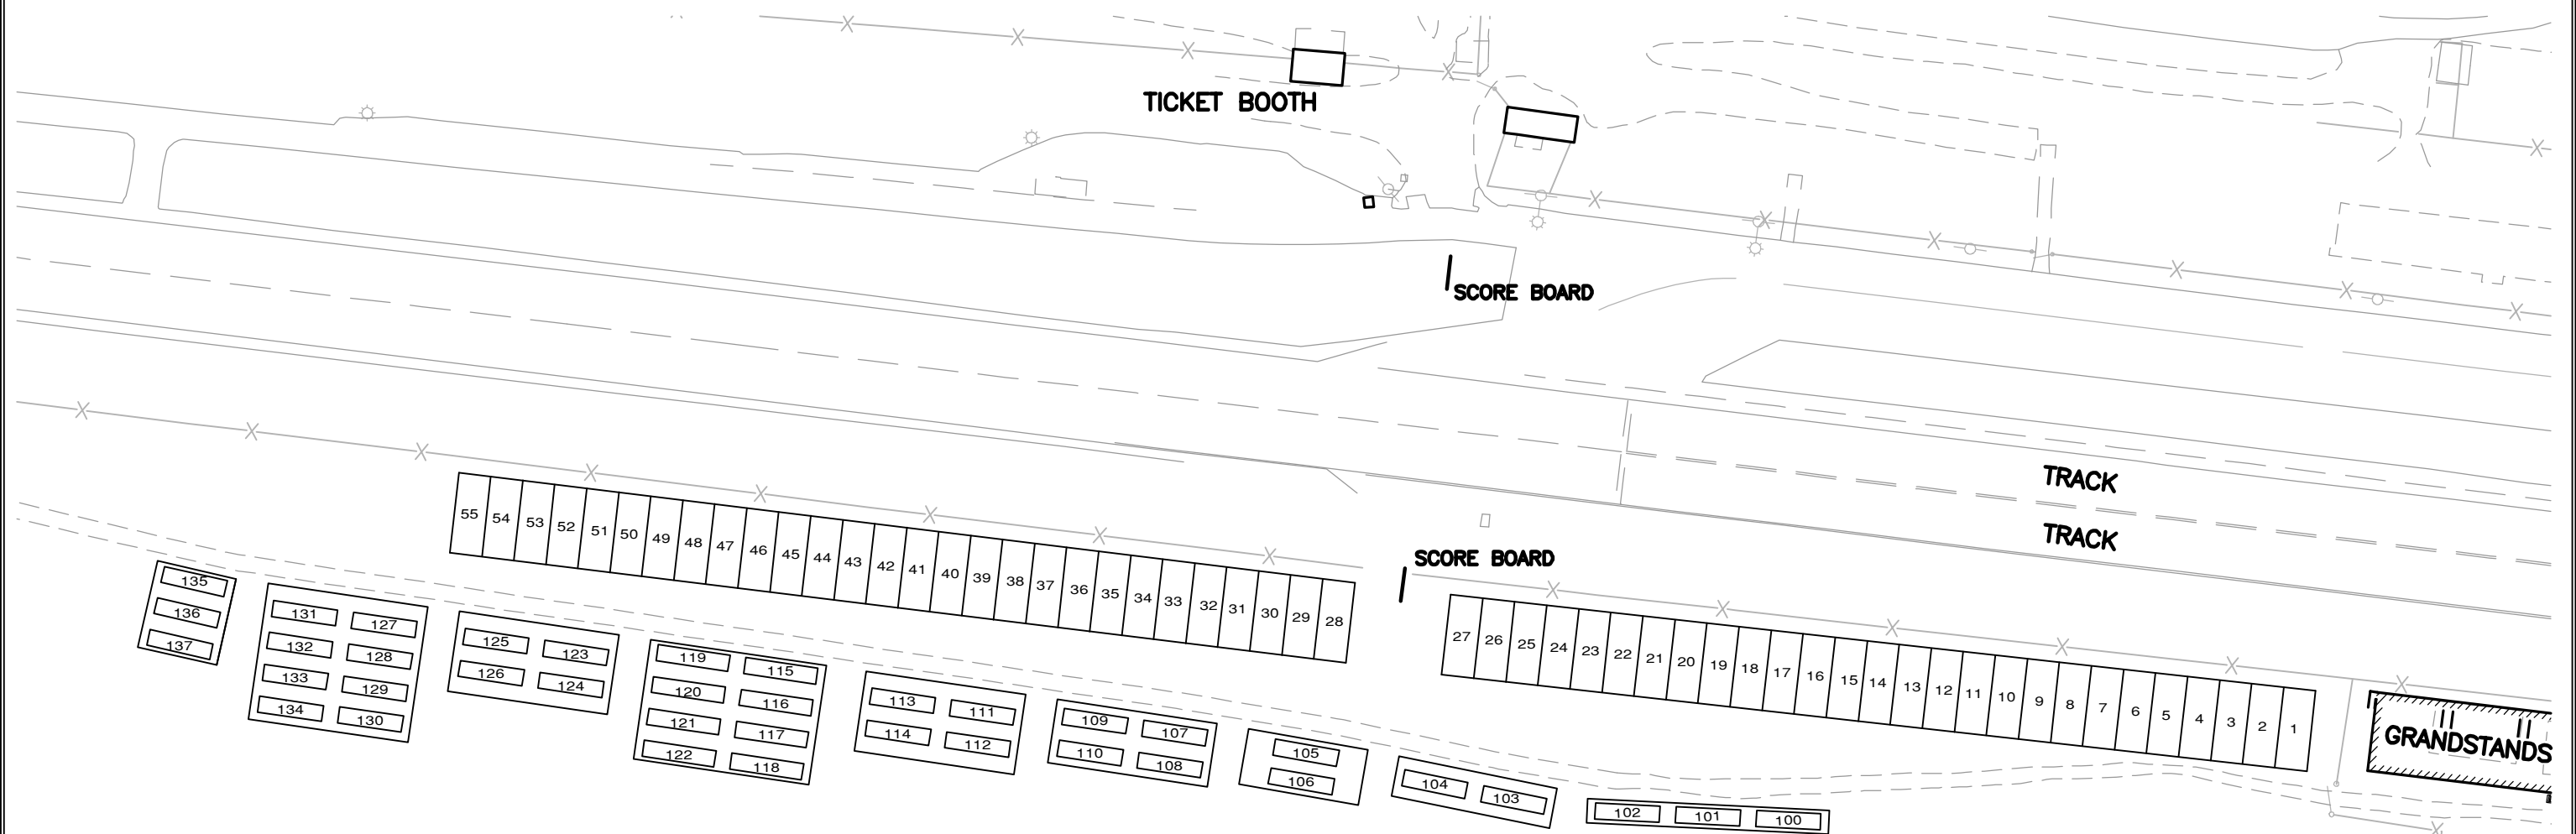

**PACIFIC
RACEWAYS**

RV SPOTS

RV SPOT SIZES

- RV SPOTS 1-55 = 20'x50'
- RV SPOTS 100-114 = 10'x40'
- RV SPOTS 115-122 = 10'x45'
- RV SPOTS 123-137 = 10'x40'